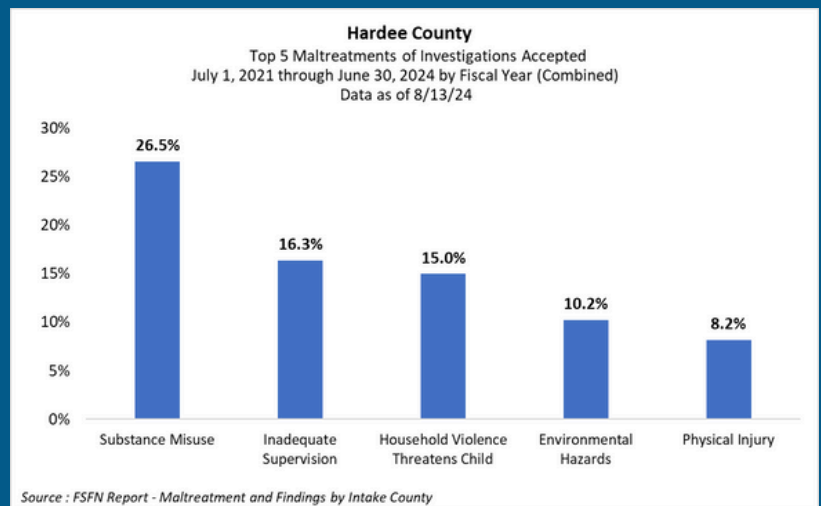

# HELP CHILDREN IN FOSTER CARE IN HARDEE COUNTY

## Did You Know?

AS OF FEBRUARY 2025,  
IN **HARDEE COUNTY** THERE ARE:

- **42** CHILDREN WITH ACTIVE DCF CASES
- **12** OUT OF THE **42** (28.6%) ARE IN A FOSTER HOME
- **12** OF THE **12** (100%) CHILDREN ARE PLACED OUTSIDE OF HARDEE COUNTY DUE TO THE LACK OF FOSTER HOMES

Why are children being removed?

Currently there are **6 foster homes** in Hardee County and we need at least **20 more foster homes** to ensure children from Hardee County can remain in their community.