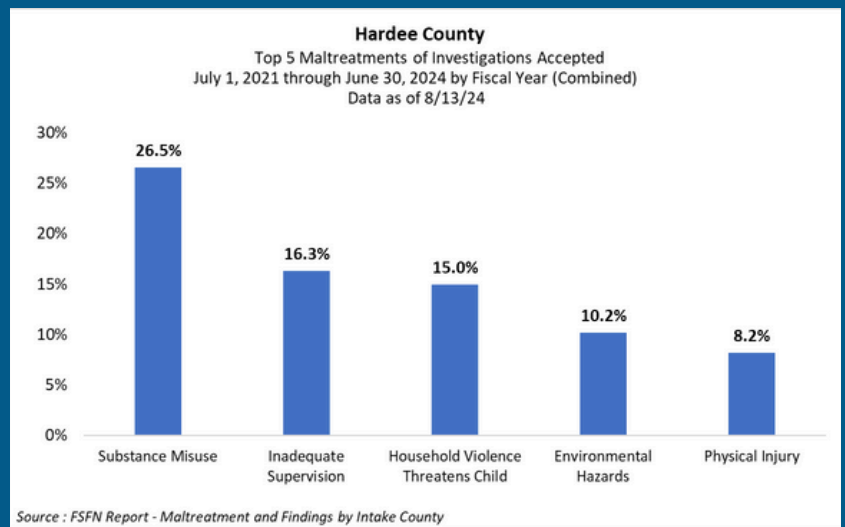

HELP CHILDREN IN FOSTER CARE IN HARDEE COUNTY

Did You
KNOW?

HARDEE COUNTY COMMUNITY:

- 61 CHILDREN WITH ACTIVE DCF CASES
- 45 OUT OF THE 61 ARE IN OUT-OF-HOME CARE (OHC)
- 25 OUT OF THE 45 (55.6%) ARE IN A FOSTER HOME

22 OF THE 25 (88%) HARDEE CHILDREN ARE PLACED
IN A FOSTER HOME OUTSIDE OF HARDEE COUNTY.

Why are children
being removed?

Currently there are **5 foster homes** in Hardee County and we need at least **10 more foster homes** to ensure children from Hardee County can remain in their community.